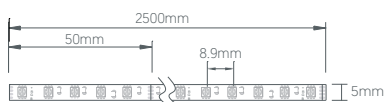

TIRA LED RGB 9.6W

DC24V power supply, safety and energy saving, high brightness 2835RGB LED High density, 5mm narrow RGB color led strip, more wide the use environment.

Qualities

LED 24V 120LED/m

Led Colour

Regulation

Beam Angle

TEC. DRAWINGS

	W	VOLTAGE	TEMP	LUM/m	CRI
Tira LED RGB 9.6W	9.6W	24V	RGB	450	-

REF. CODE

TRGB + A Led + 09 9.6W + N NoAplica + 7 RGB + 9 >90° + X NoDiffuser + 20 IP20

ACCESSORIES