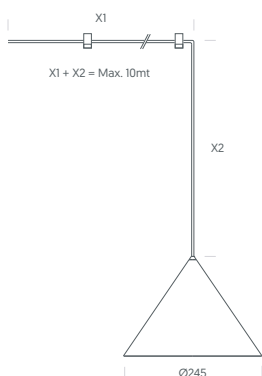

Qualities

Led Colour

Regulation

Beam Angle

Finish

Diffuser

Installation

TEC. DRAWINGS