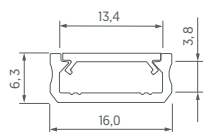

TEC. DRAWINGS