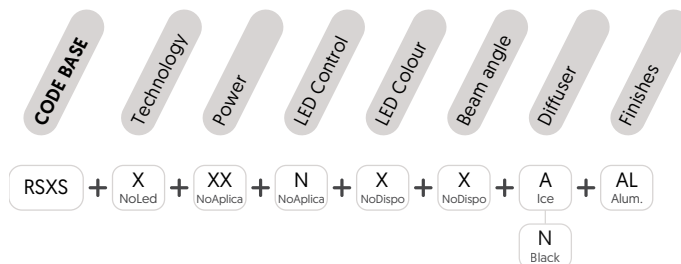

RAIL SLIM S

RAIL SLIM S is a surface-mounted profile - for lighting kitchens and stores. Ideal for lighting shelves, countertops, stairs. Suitable for installation in hard-to-reach places and for the use of wide strips. One of the most minimalist and modern designs. It is a profile designed for the installation of LED strips in hard-to-reach places. Due to its dimensions, it enables us to obtain the maximum amount of light, with the minimal size of the profile. It is perfectly suited for use as an element of decorative backlights in furniture and interior decorations.

Qualities

Diffuser

Finish

Installation

TEC. DRAWINGS

REF. CODE

ACCESORIES

DIFFUSER*

END CAP
TPSSX_XXXXXPL

*Each profile includes the diffuser.