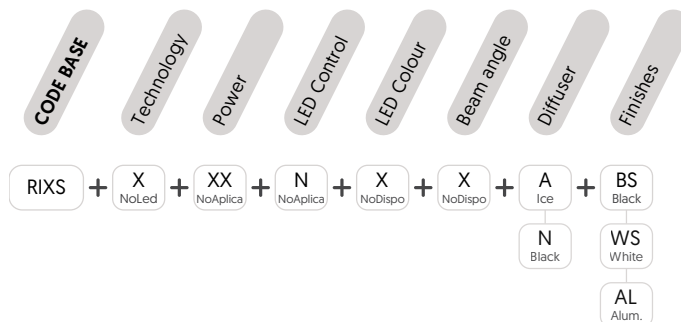

RAIL S

RAIL S aluminium profile for surface-mounting. Perfect for household and office room illumination - lighting of columns, countertops. This is an innovative product on the lighting market. One of the most minimalist and modern designs. The extremely interesting and modern design of the RAIL S profile allows us to meet the needs of our customers in the use of LED strips for the creation of light lines.

Qualities

Diffuser

Finish

Installation

TEC. DRAWINGS

REF. CODE

ACCESORIES

DIFFUSER*

END CAP
TPXSX_XXXXX__

*Each profile includes the diffuser.