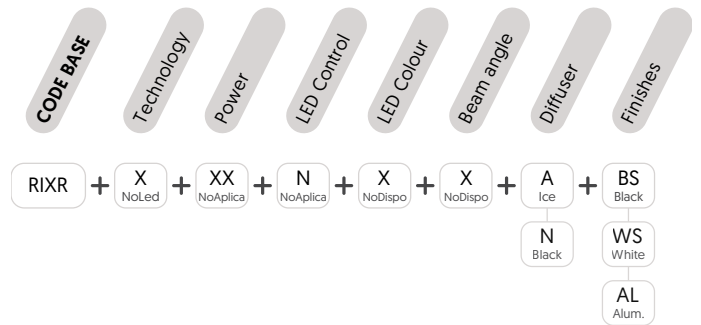

RAIL R

RAIL R is a groove mounted profile – for lighting kitchens and stores. Ideal for lighting shelves, countertops and stairs.

Qualities

- LED
- IP20

Diffuser

-
-

Finish

-
-
-

Installation

-

TEC. DRAWINGS

REF. CODE

ACCESORIES

DIFFUSER*

END CAP
TPXRXPXXXXX__

*Each profile includes the diffuser.