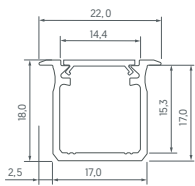

RAIL R

RAIL R is a groove mounted profile – for lighting kitchens and stores. Ideal for lighting shelves, countertops and stairs.

Qualities

- LED
- IP20

Diffuser

-
-

Finish

-
-
-

Installation

-

TEC. DRAWINGS

REF. CODE

ACCESORIES

DIFFUSER*

END CAP
TPXRXPXXXXX__

*Each profile includes the diffuser.