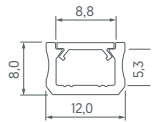

Qualities

Diffuser

Finish

Installation

TEC. DRAWINGS

REF. CODE

CODE BASE Technology Power LED Control LED Colour Beam angle Diffuser Finishes

RMXS + X NoLed + XX NoAplica + N NoAplica + X NoDispo + X NoDispo + A Ice + BS Black