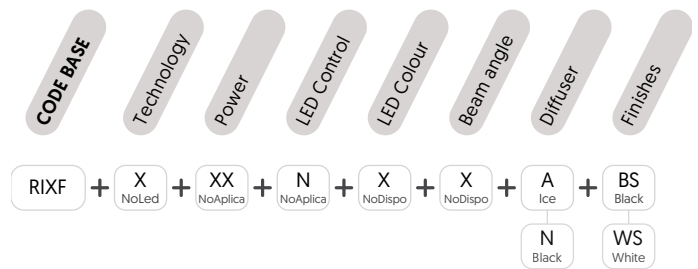

RAIL F

LED profile for installation and finishing with plaster, designed for one LED strip installation. Thanks to its simplified design, it enables quick and easy installation.

Qualities

Diffuser

Finish

Installation

TEC. DRAWINGS

REF. CODE

ACCESORIES

DIFFUSER*

END CAP
TPXFPPXXXXX__

*Each profile includes the diffuser.