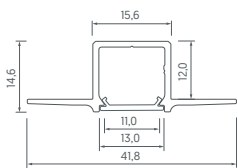

RAIL F

LED profile for installation and finishing with plaster, designed for one LED strip installation. Thanks to its simplified design, it enables quick and easy installation.

Qualities

Diffuser

Finish

Installation

TEC. DRAWINGS

REF. CODE

ACCESORIES

DIFFUSER*

END CAP
TPXFPPXXXXX__

*Each profile includes the diffuser.