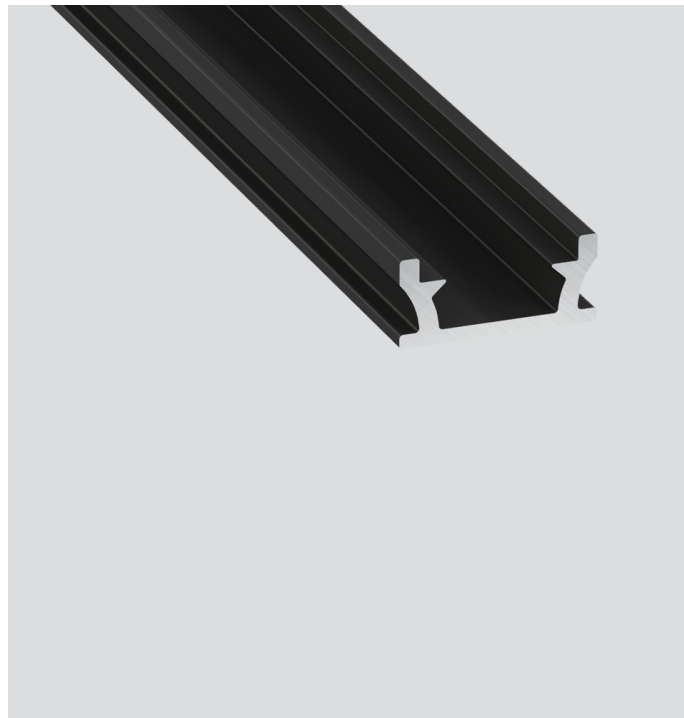

RAIL BASE R

RAIL BASE R is a groove mounted profile designed for use on the floor. Thanks to the sealing glass shade of the anti-moisture, LED strips can also be used in areas exposed to the appearance of moisture.

Qualities

Diffuser

Finish

Installation

TEC. DRAWINGS

REF. CODE