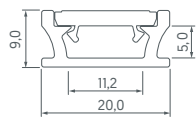

TEC. DRAWINGS