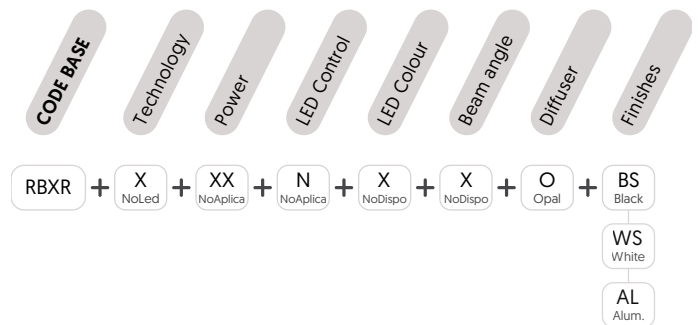

RAIL BASE R

RAIL BASE R is a groove mounted profile designed for use on the floor. Thanks to the sealing glass shade of the anti-moisture, LED strips can also be used in areas exposed to the appearance of moisture.

Qualities

Diffuser

Finish

Installation

TEC. DRAWINGS

REF. CODE

ACCESORIES

*Each profile includes the diffuser.