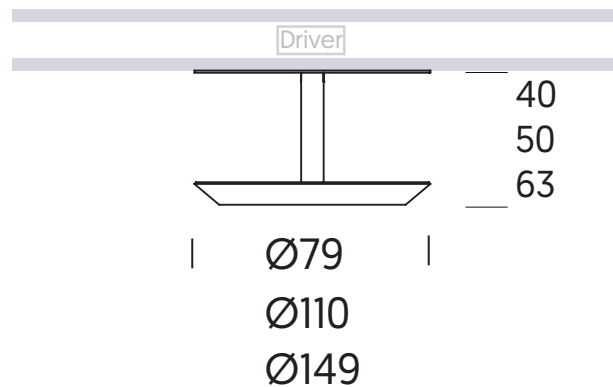

CUSTOMIZE OPTIONS

LED COLOR TEMPERATURE									
2.7K	2	2.700K	----	-	-	2	-	-	-

RECESSED

1 Driver para 4 luminarias Max.

1 Driver for 4 luminaries Max.

Wifi or Bluetooth version and other colors, please consult it.