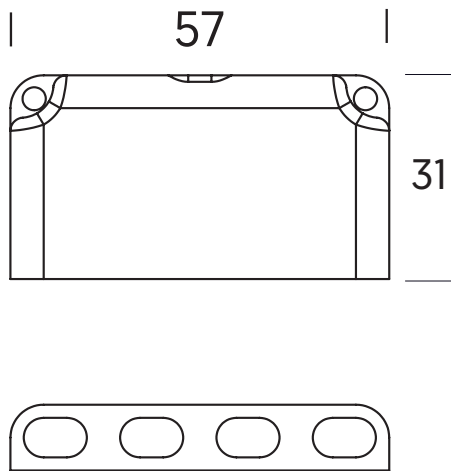

RECESSED

1 Driver para 4 luminarias Max.

1 Driver for 4 luminaries Max.

Wifi or Bluetooth version and other colors, please consult it.

LLUNA DRIVER

SEMIRECESSED

LED  230V  IP20

LLUNA DRV Recessed