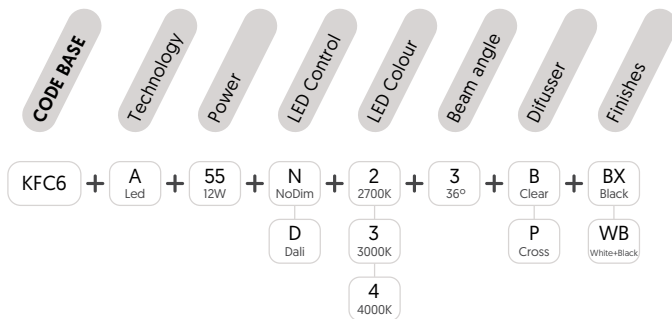

## SPECIFICATIONS

Qualities

Led Colour

Regulation

Beam Angle

Finish

Diffuser

Installation

## REFERENCE CODE

## TECHNICAL DRAWINGS

## LIGHT SOURCE

	W	mA	TEMP	LUM	CRI
FOCUS 55	12W	350	2.700K	1165	>95
			3.000K	1245	
			4.000K	1380	