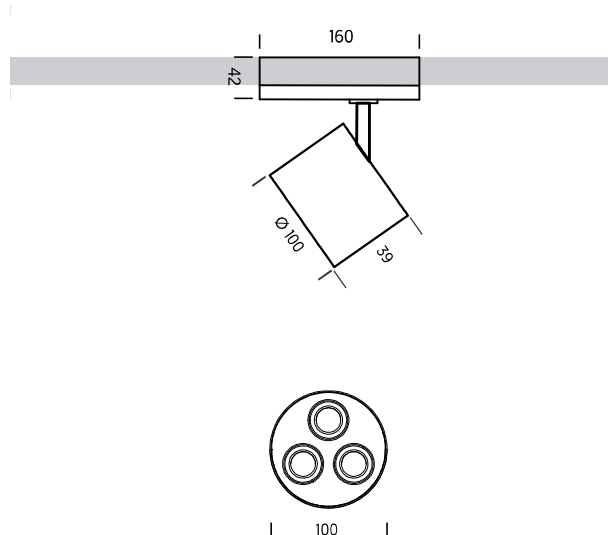

TEC.DRAWINGS

Carriles compatibles / Compatible rails

Luminarias compatibles con los siguientes carriles: / The luminaires are compatible with the following rails:
NA Globaltrac PRO, Concord, Eutrack 25101, Hoffmeister, IG STD 677, Ivela, Stucchi and Unipro T3.