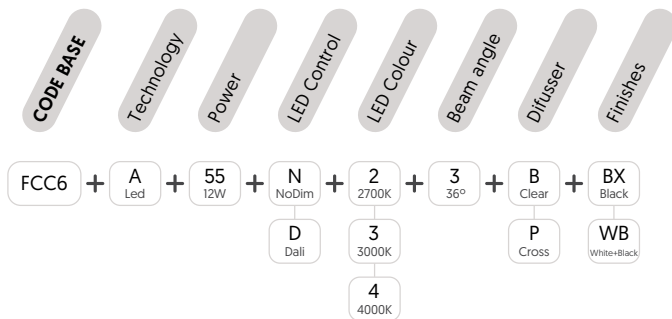

## SPECIFICATIONS

Qualities

Led Colour

Regulation

Beam Angle

Finish

Diffuser

Installation

## REFERENCE CODE

## LIGHT SOURCE

	W	mA	TEMP	LUM	CRI
FOCUS 55	12W	350	2.700K	1165	>95
			3.000K	1245	
			4.000K	1380	