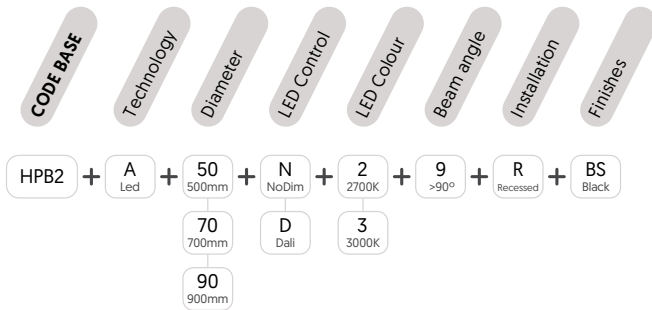

PLANET

PENDANT

SPECIFICATIONS

Qualities

Led Colour

Regulation

Beam Angle

Finish

Diffuser

Installation

REFERENCE CODE

LIGHT SOURCE

	W	mA	TEMP	LUM	CRI
Ø 500	17	500	2.700K	4 x 505	>80
			3.000K	4 x 536	
Ø 700	25	500	2.700K	6 x 505	>80
			3.000K	6 x 536	
Ø 900	34	500	2.700K	8 x 505	>80
			3.000K	8 x 536	