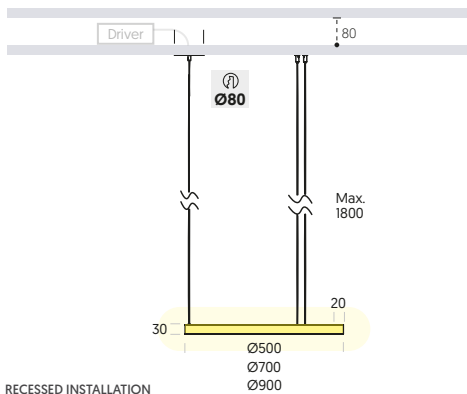

Finish

- Black
- White

Diffuser

- Matte

Installation

- Surface
- Recessed

TEC. DRAWINGS

SURFACE INSTALLATION