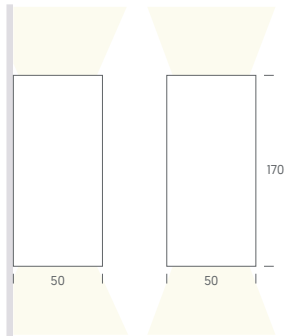

DOUBLE WALL WALL LAMP

Indoor LED wall light, made of aluminum with rectangular shape. It incorporates two LED modules that project a soft light in two directions uniformly. With a modern and minimalist design, it adapts to any space.

Finish

- Black
- White
- Champagne

Diffuser

- Clear

Installation

- Wall

TEC. DRAWINGS

	W	mA	TEMP	LUM	CRI
DOUBLE	6.4W	350mA	2.700K	2x340lm	>90
			3.000K	2x350lm	
			4.000K	2x380lm	