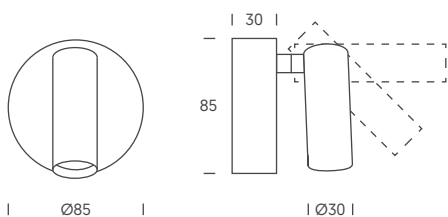

TEC. DRAWINGS

	W	mA	TEMP	LUM	CRI
BEDSIDE	3W	700	3,000K	200	>90

REF. CODE

CODE BASE Technology Power LED Control LED Colour Beam angle Diffuser Finishes

BDS + A Led + 3 3W + N NoDim + 3 3000K + 2 25° + A Ice + BS Black

WS White

BG Black+Gold

ACCESORIES