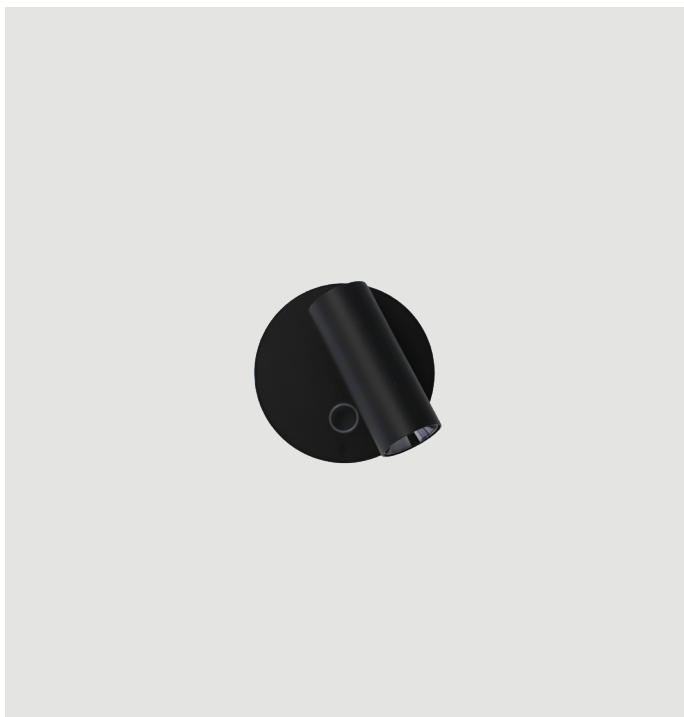

BEDSIDE WALL

Bedside is a wall lamp with minimalist design and matte black finish. Made of aluminum, it has an adjustable head to direct the light as needed. It incorporates a touch switch integrated into the base and a USB type C charger for added functionality. Ideal for spot lighting