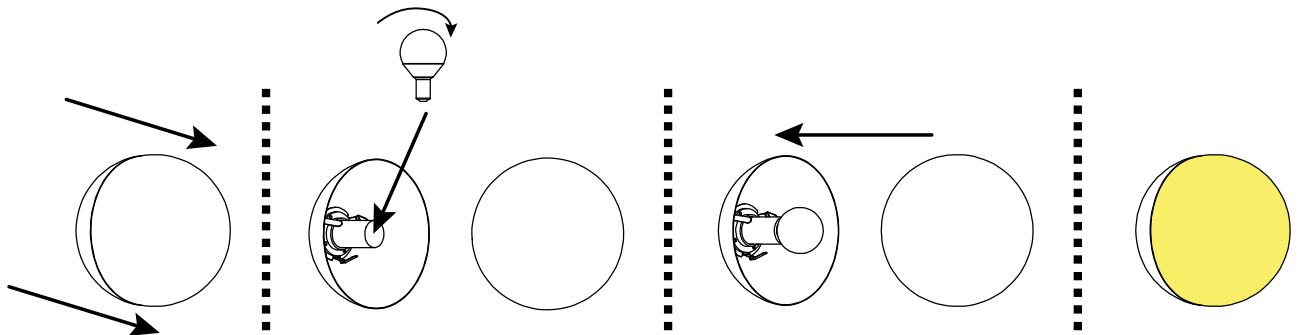

Balo Minimal Wall

E14  230V IP20 MAX 15W

Balo Minimal Wall

BN02 E 15 X X X X **BS**

   Wifi or Bluetooth version and other colors, please consult it.