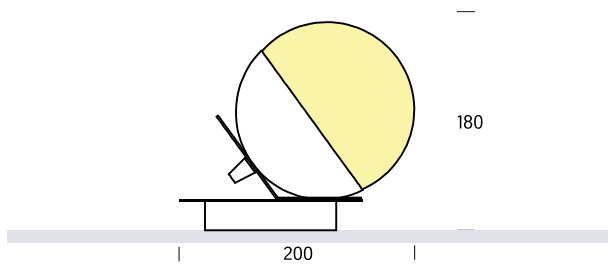

Balo Minimal Wall

E14  230V IP20 MAX 15W

Balo Minimal Wall

BN02 E 15 X X X X **BS**

   Wifi or Bluetooth version and other colors, please consult it.