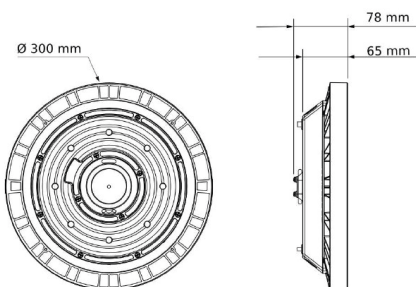

Finish

Black

Diffuser

Clear

Installation

Recessed

TEC. DRAWINGS

	W	mA	TEMP	LUM	CRI
			4.000K	16.000	
DOME	100W	460			>80
			5.000K	18.000	