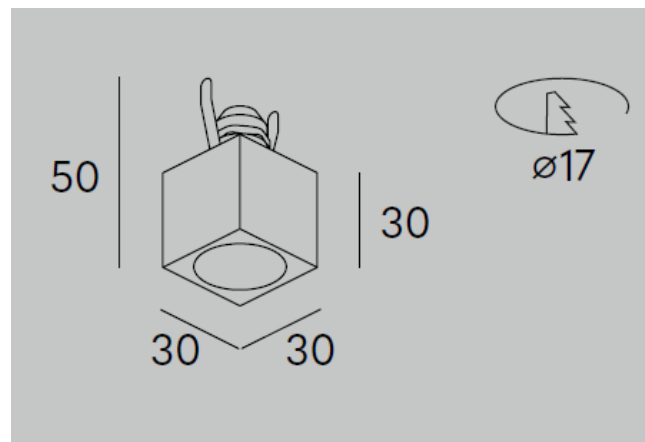

Diffuser

Installation

REFERENCE CODE

TECHNICAL DRAWINGS

LIGHT SOURCE

	W	mA	TEMP	LUM	CRI
QUARE C	2	500	2.700K	155	>82
			3.000K	172	

ACCESORIES

Formwork T2

Screw-on mounting plate