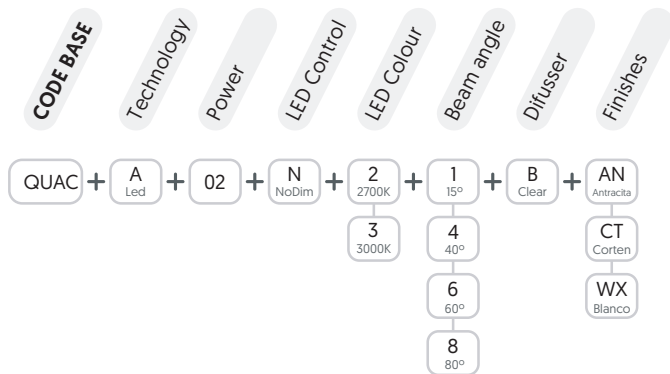

QUARE C

OUTDOOR

SPECIFICATIONS

Qualities

Led Colour

Regulation

Beam Angle

Finish

Diffuser

Installation

REFERENCE CODE

TECHNICAL DRAWINGS

LIGHT SOURCE

	W	mA	TEMP	LUM	CRI
QUARE C	2	500	2.700K	155	>82
			3.000K	172	

ACCESORIES

Formwork T2

Screw-on mounting plate