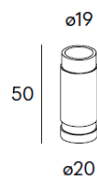

Diffuser

Installation

REFERENCE CODE

TECHNICAL DRAWINGS

LIGHT SOURCE

	W	mA	TEMP	LUM	CRI
QUARE C	2	500	2.700K	155	>82
			3.000K	172	

ACCESORIES

Formwork T2