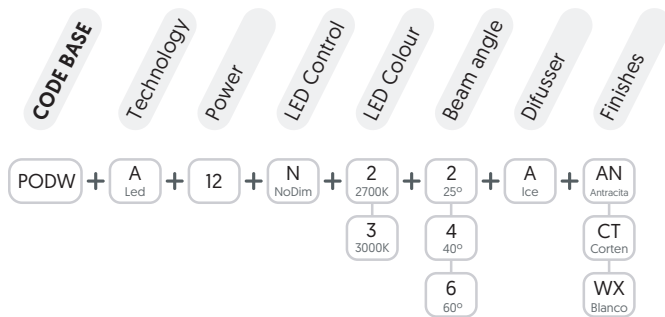

POD OUT W

OUTDOOR

SPECIFICATIONS

Qualities

Led Colour

Regulation

Beam Angle

Finish

Diffuser

Installation

REFERENCE CODE

LIGHT SOURCE

	W	V	TEMP	LUM	CRI
POD OUT W	2x6	230V	2700K	2x427	>90
			3000K	2x474	

TECHNICAL DRAWINGS