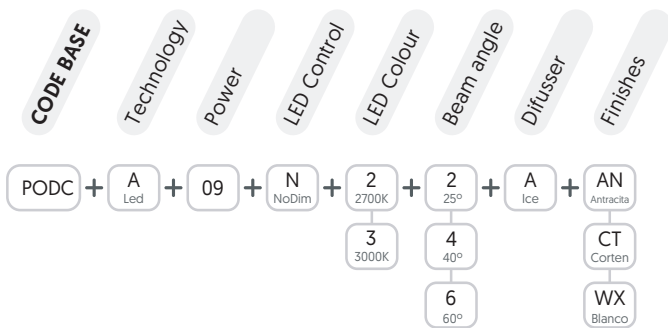

## SPECIFICATIONS

Qualities

Led Colour

Regulation

Beam Angle

Finish

Diffuser

Installation

## REFERENCE CODE