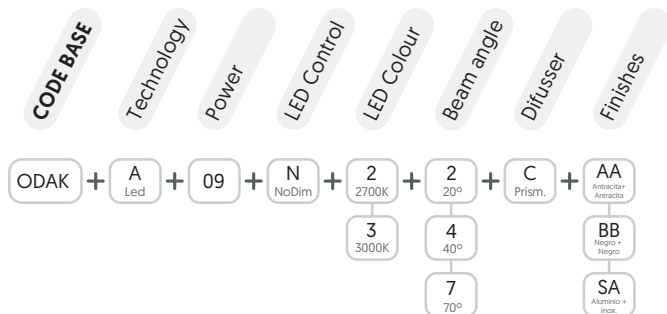

ODAK

OUTDOOR

SPECIFICATIONS

Qualities

Led Colour

Regulation

Beam Angle

Finish

Diffuser

Installation

REFERENCE CODE

LIGHT SOURCE

	W	mA	TEMP	LUM	CRI
ODAK	9	700	2.700K	750	>82
			3.000K	833	

TECHNICAL DRAWINGS

ACCESORIES