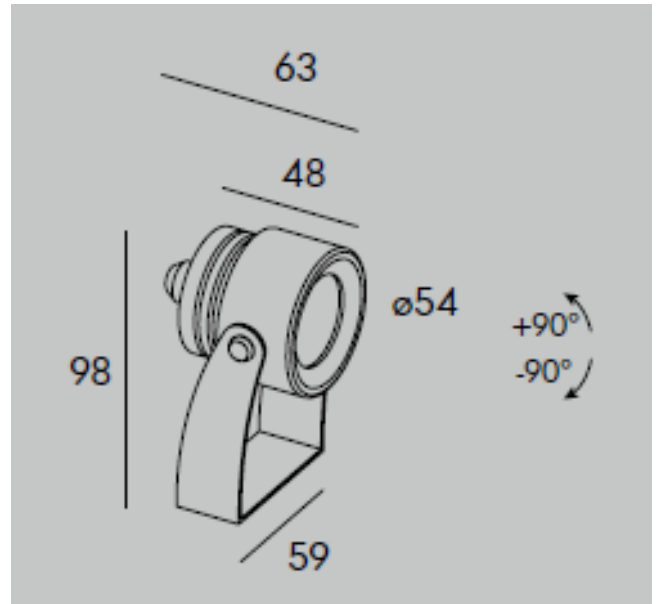

Diffuser

Installation

REFERENCE CODE

LIGHT SOURCE

	W	mA	TEMP	LUM	CRI
ODAK	9	700	2.700K	750	>82
			3.000K	833	

TECHNICAL DRAWINGS

ACCESORIES