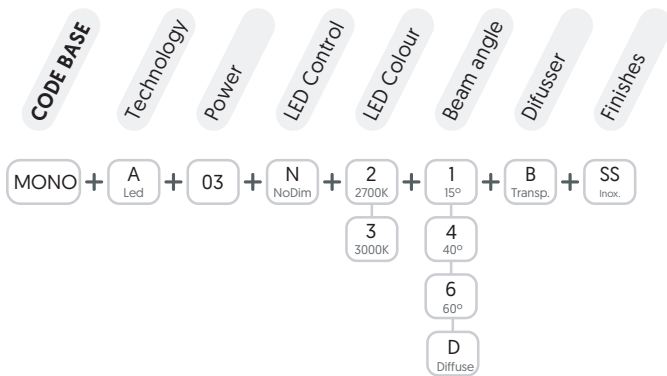

## SPECIFICATIONS

Qualities

Led Colour

Regulation

Beam Angle

Finish

Diffuser

Installation

## REFERENCE CODE