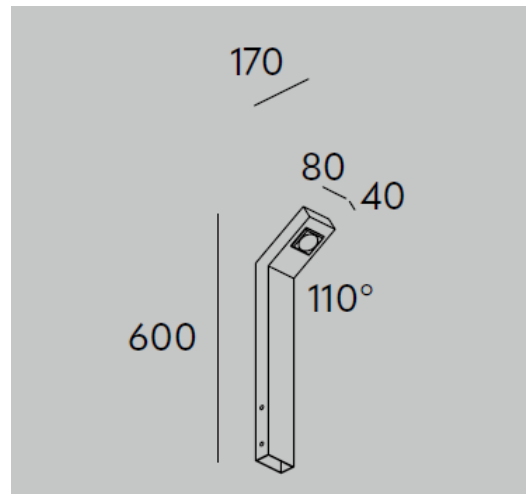

TECHNICAL DRAWINGS