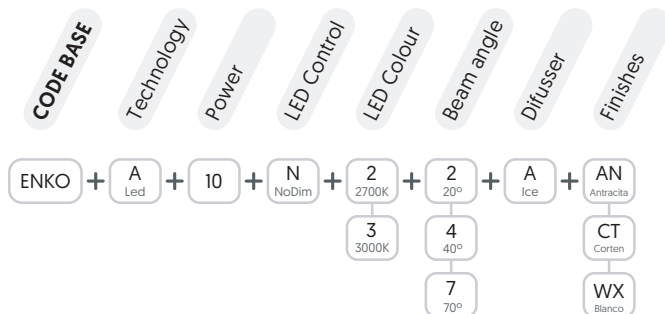

## SPECIFICATIONS

Qualities

Led Colour

Regulation

Beam Angle

Finish

Diffuser

Installation

## REFERENCE CODE

## TECHNICAL DRAWINGS