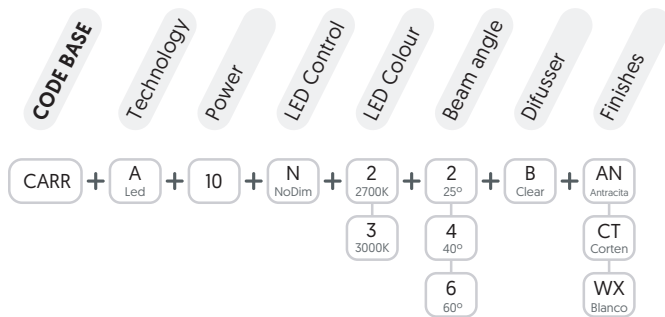

CARRE W

OUTDOOR

SPECIFICATIONS

Qualities

Led Colour

Regulation

Beam Angle

Finish

Diffuser

Installation

REFERENCE CODE

TECHNICAL DRAWINGS

LIGHT SOURCE

	W	V	TEMP	LUM	CRI
CARRE W	2x5	230V	2.700K	2x329	>90
			3.000K	2x365	