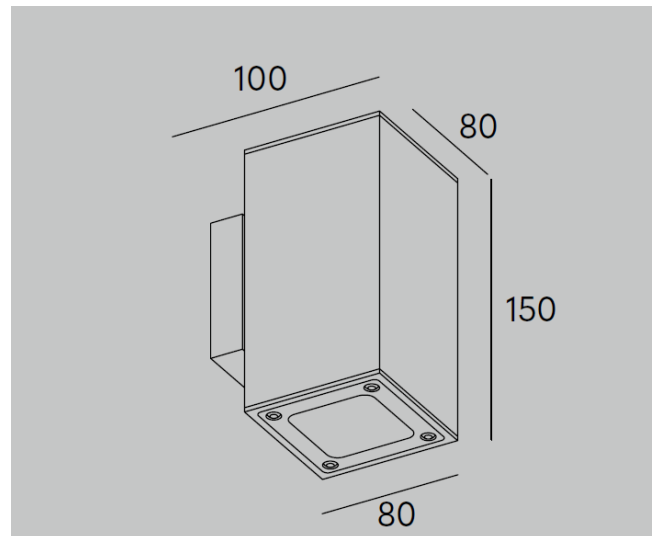

Diffuser

Installation

REFERENCE CODE

TECHNICAL DRAWINGS

LIGHT SOURCE

	W	V	TEMP	LUM	CRI
CARRE W	2x5	230V	2.700K	2x329	>90
			3.000K	2x365	