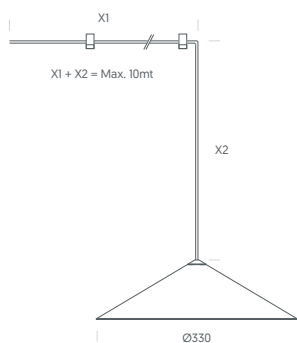

Qualities

Led Colour

Regulation

Beam Angle

Finish

Diffuser

Installation

TEC. DRAWINGS