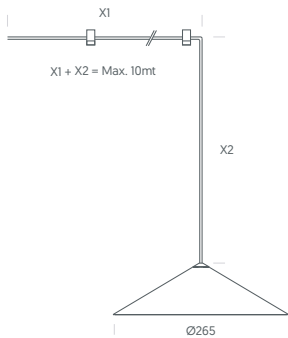

Qualities

Led Colour

Regulation

Beam Angle

Finish

Diffuser

Installation

TEC. DRAWINGS