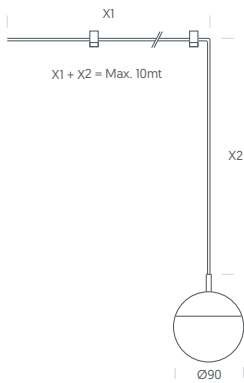

Qualities

Led Colour

Regulation

Beam Angle

Finish

Diffuser

Installation

TEC. DRAWINGS