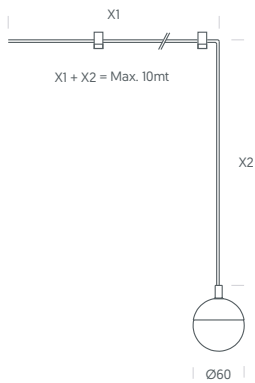

>90°

**Finish**

■
●

**Diffuser**

○

**Installation**

⏏

**TEC. DRAWINGS**

	W	mA	TEMP	LUM	CRI
<b>BALO 60</b>	4.2W	500mA	2.700K	505	>80
			3.000K	535	

**REF. CODE**

**CODE BASE** | Technology | Power | LED Control | LED Colour | Beam angle | Installation | Finishes

BSP1 + A Led + 06 Ø60/3W + X NoDriver + 2 2700K + 9 >90° + P Pendant + BS Black