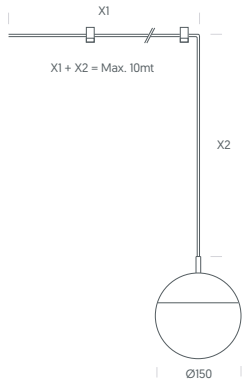

Qualities

Led Colour

Regulation

Beam Angle

Finish

Diffuser

Installation

TEC. DRAWINGS