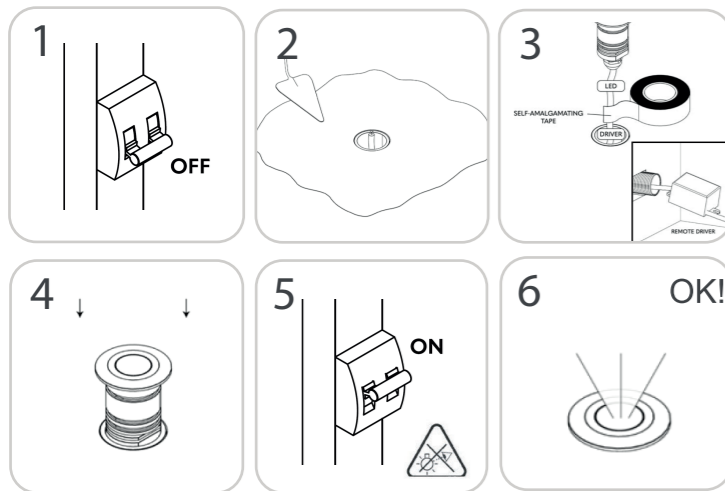

RECESSED

QUARE C

MONOLITH

SURFACE

POD OUT C

SIENA

POD OUT W - CARRE W - BODY FIVE

PROJECTORS