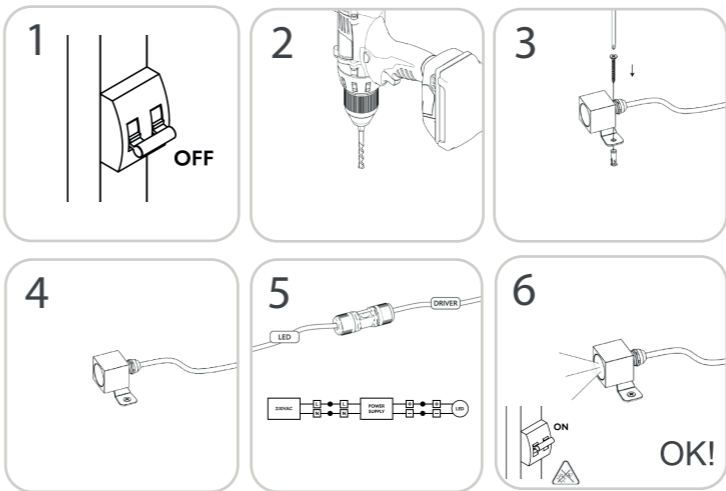

RECESSED

QUARE C

MONOLITH

SURFACE

POD OUT C

SIENA

POD OUT W - CARRE W - BODY FIVE

PROJECTORS

ODAK

QUARE Q

BOLLARD

ENKO 60