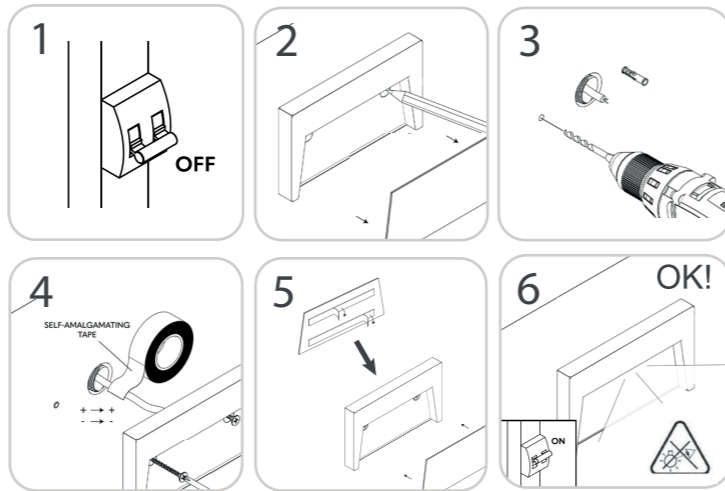

RECESSED

QUARE C

MONOLITH

SURFACE

POD OUT C

SIENA

POD OUT W - CARRE W - BODY FIVE

PROJECTORS