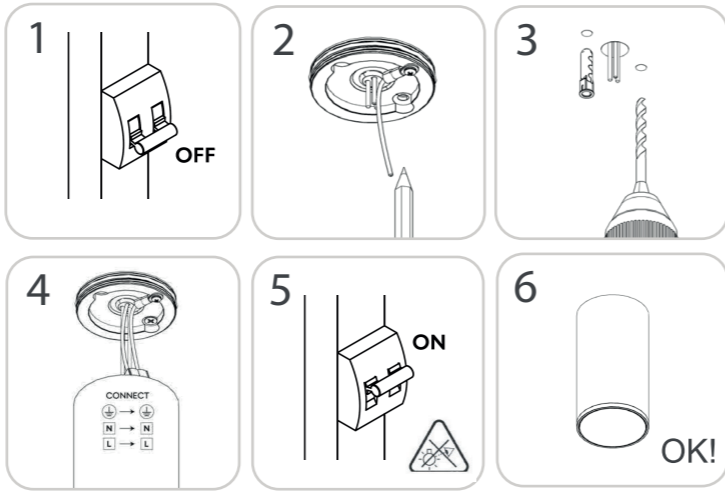

RECESSED

QUARE C

MONOLITH

SURFACE

POD OUT C

SIENA

POD OUT W - CARRE W - BODY FIVE

PROJECTORS