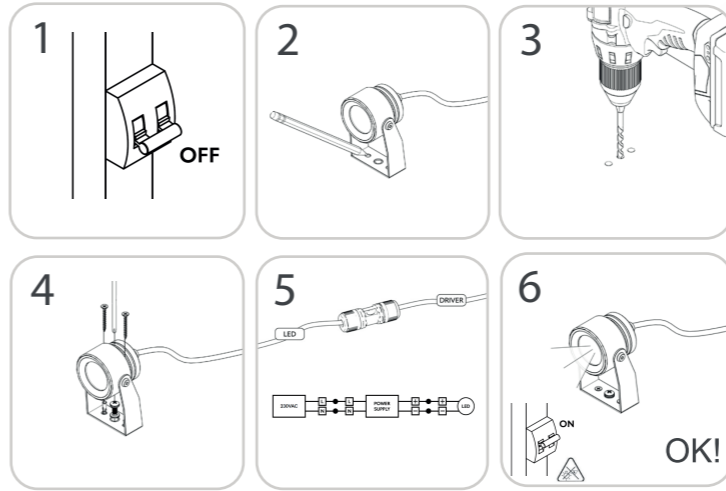

PROJECTORS

ODAK