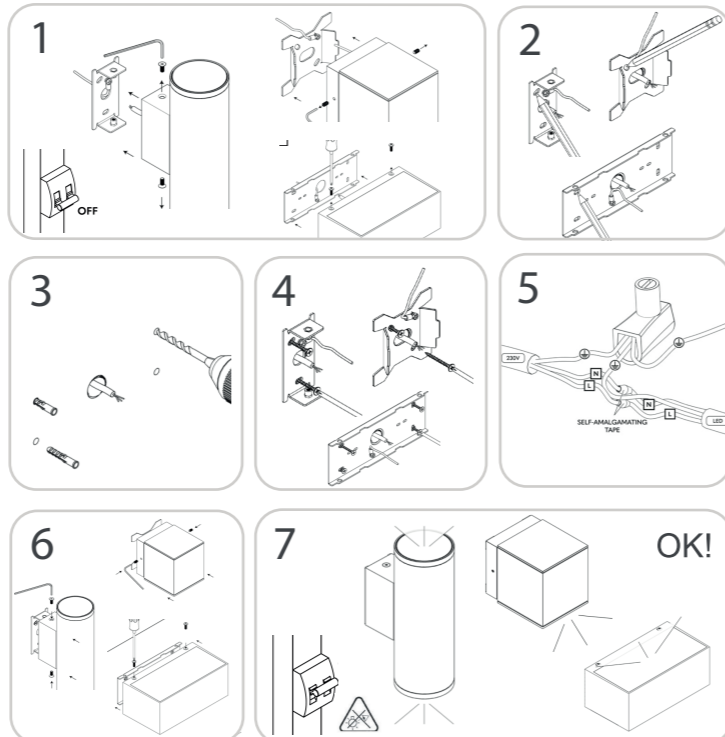

RECESSED

QUARE C

MONOLITH

SURFACE

POD OUT C

SIENA

POD OUT W - CARRE W - BODY FIVE

PROJECTORS