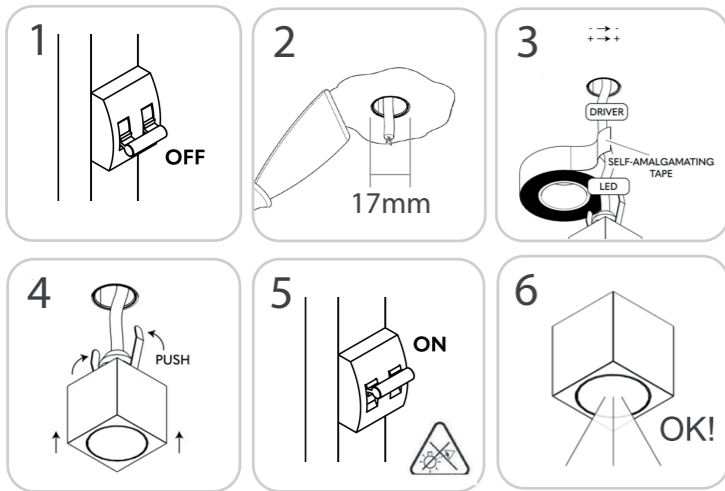

RECESSED

QUARE C

MONOLITH

SURFACE

POD OUT C

SIENA

POD OUT W - CARRE W - BODY FIVE

PROJECTORS