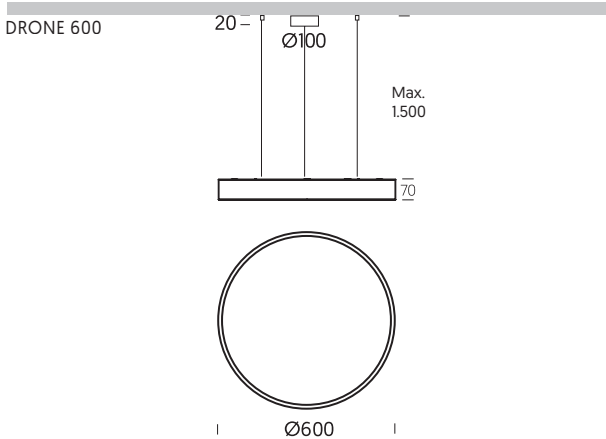

TEC.DRAWINGS

| | | | | | | |
|-----------|------|------------|------------------|-----|------------|----|
| Drone 390 | ≈19W | > 2.800lm | DRNP A 39 | • • | 9 A | •• |
| Drone 600 | ≈36W | > 6.600lm | DRNP A 60 | • • | 9 A | •• |
| Drone 880 | ≈85W | > 14.600lm | DRNP A 88 | • • | 9 A | •• |

*Tuneable White solo disponible para la medida 600 & 880 /
 * Tuneable White only available for measure 600 & 880

Wifi or Bluetooth version and other colors, please consult it.