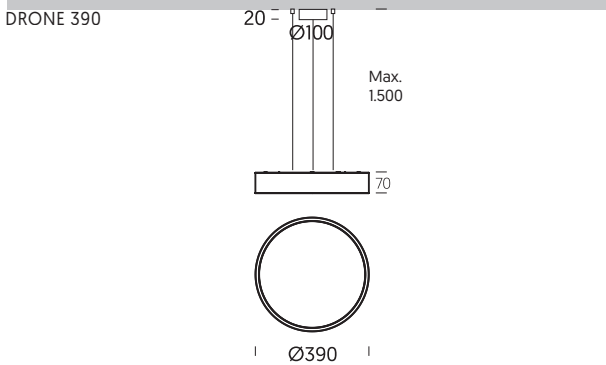

TEC.DRAWINGS

| | | | | | | |
|-----------|------|------------|------------------|-----|------------|----|
| Drone 390 | ≈19W | > 2.800lm | DRNP A 39 | • • | 9 A | •• |
| Drone 600 | ≈36W | > 6.600lm | DRNP A 60 | • • | 9 A | •• |
| Drone 880 | ≈85W | > 14.600lm | DRNP A 88 | • • | 9 A | •• |

*Tuneable White solo disponible para la medida 600 & 880 /
 * Tuneable White only available for measure 600 & 880

Wifi or Bluetooth version and other colors, please consult it.