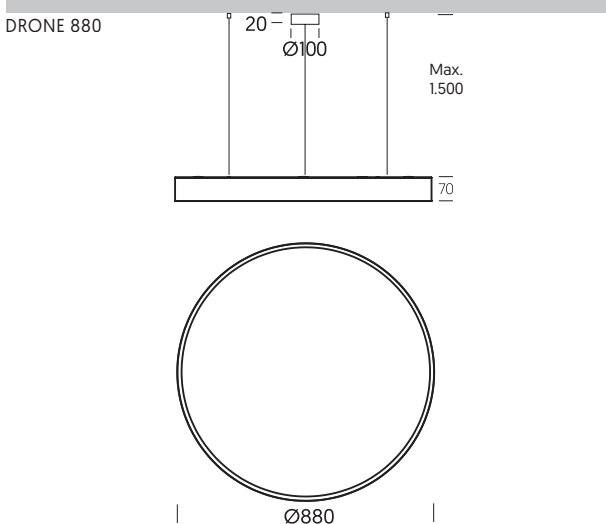

DRONE PENDANT

SURFACE & PENDANTS

| | W | mA | TEMP | LUM | CRI |
|-----------|------|-----|--------|--------|-----|
| DRONE 390 | 16.3 | 500 | 3.000K | 2.820 | |
| | | | 4.000K | 2.910 | |
| DRONE 600 | 39.2 | 350 | 3.000K | 6.680 | >90 |
| | | | 4.000K | 6.960 | |
| DRONE 880 | 84.8 | 650 | 3.000K | 14.600 | |
| | | | 4.000K | 15.120 | |

TEC.DRAWINGS

| | | | | | | |
|-----------|------|------------|------------------|-----|------------|----|
| Drone 390 | ≈19W | > 2.800lm | DRNP A 39 | • • | 9 A | •• |
| Drone 600 | ≈36W | > 6.600lm | DRNP A 60 | • • | 9 A | •• |
| Drone 880 | ≈85W | > 14.600lm | DRNP A 88 | • • | 9 A | •• |

*Tuneable White solo disponible para la medida 600 & 880 /
 * Tuneable White only available for measure 600 & 880

Wifi or Bluetooth version and other colors, please consult it.