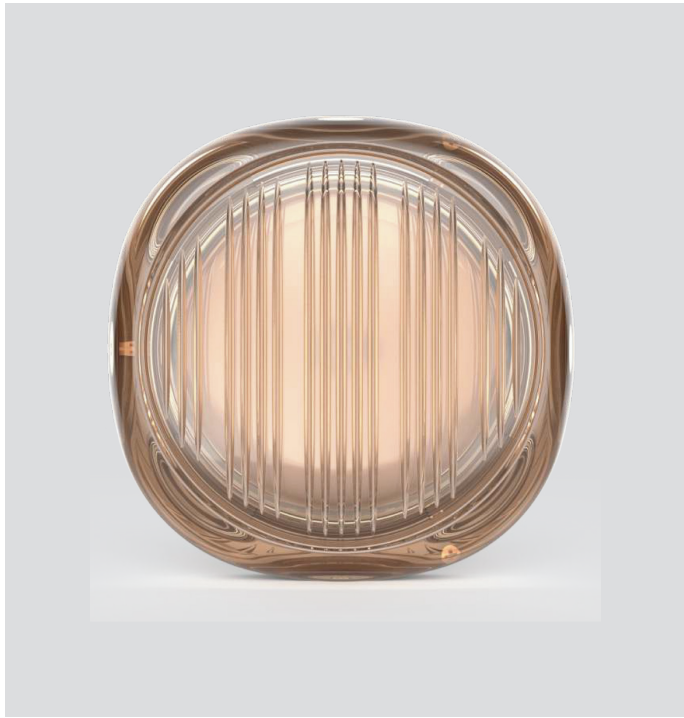

DUNA

DUNAA06N31GCH

DUNA is a stylish outdoor wall light designed to create a warm and inviting atmosphere. Its iconic rounded shape and textured diffuser produce a soft, decorative glow that enhances façades and outdoor living spaces. With IP65 protection, DUNA is built for exterior use, combining durability with a strong design statement.

Qualities

LED 230V IP65 55.000h McAdam C2

Led Colour

3K

Regulation

NO DIM

Beam Angle

120°

CODE BASE Technology Power LED Control LED Colour Beam angle Diffuser Finishes

DUNA + A Led + 06 6W + N NoDim + 3 3000K + 1 120° + G Glass + CH Champagne