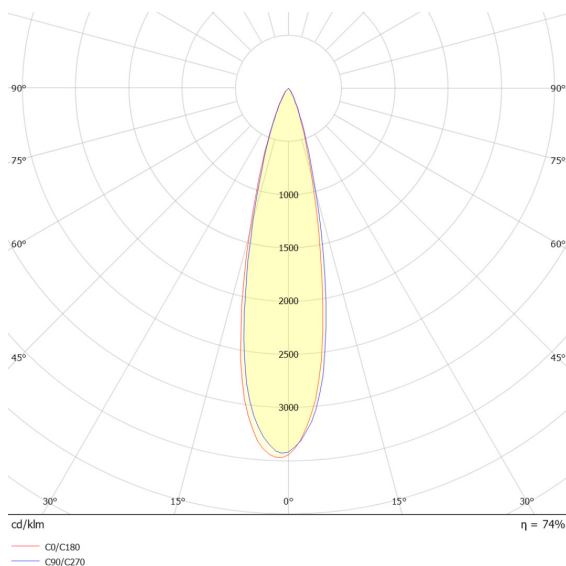

Finish

■

Diffuser

⊘

Installation

⊞

TEC. DRAWINGS

	W	mA	TEMP	LUM	CRI
AURA WALL	20	250	3000K	740	>90

REF. CODE

CODE BASE
 Technology
 Power
 LED Control
 LED Colour
 Beam angle
 Diffuser
 Finishes
 AURW + A Led + 20 20W + N NoDim + 3 3000K + W 36° + B Clear + BS Black