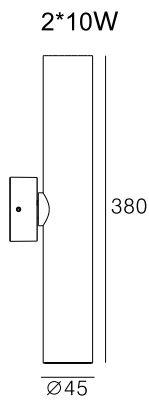

Finish

■

Diffuser

⊘

Installation

⊞

TEC. DRAWINGS

	W	mA	TEMP	LUM	CRI
AURA WALL	20	250	3000K	740	>90

REF. CODE

CODE BASE
 Technology
 Power
 LED Control
 LED Colour
 Beam angle
 Diffuser
 Finishes
 AURW + A Led + 20 20W + N NoDim + 3 3000K + W 36° + B Clear + BS Black