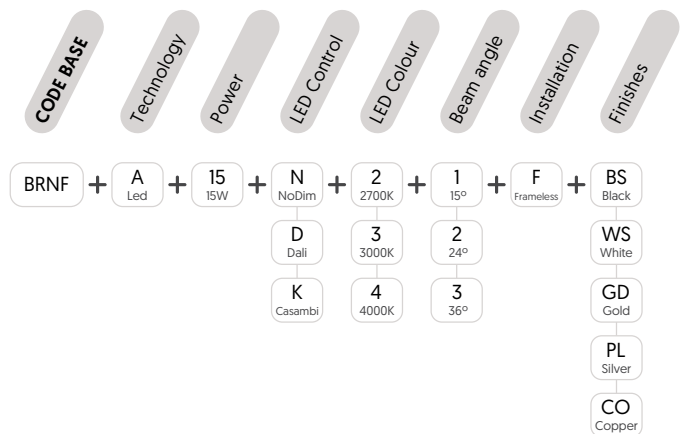

BRUNO

FRAMELESS

Bruno frameless, this elegant downlight is designed to meet almost any lighting need.

Qualities

- LED
- 230V
- IP44
- 55.000h
- McAdam C3

Led Colour

- 2.7K
- 3K
- 4K

Regulation

- NO DIM
- DALI
- TRIAC

Beam Angle

- 15°
- 24°
- 36°

Finish

- Black
- White
- Gold
- Grey
- Copper

Diffuser

- Standard
- Honeycomb

Installation

- Recessed

TEC. DRAWINGS

BRUNO FRAMELESS

	W	mA	TEMP	LUM	CRI
BRUNO	15W	350	2.700K	1182	>90
			3.000K	1313	
			4.000K	1576	

REF. CODE

ACCESORIES

HONEYCOMB DIFFUSER
CBRUNOX04BS00