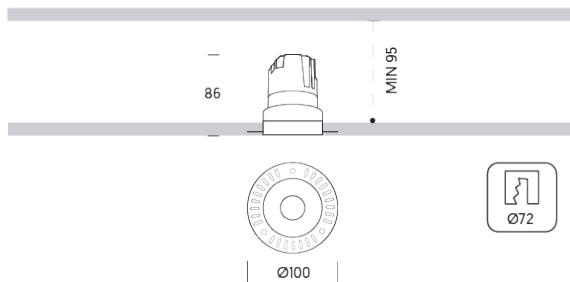

BRUNO

FRAMELESS

Bruno frameless, this elegant downlight is designed to meet almost any lighting need.

Qualities

- LED
- 230V
- IP44
- 55.000h
- McAdam C3

Led Colour

- 2.7K
- 3K
- 4K

Regulation

- NO DIM
- DALI
- TRIAC

Beam Angle

- 15°
- 24°
- 36°

Finish

- Black
- White
- Gold
- Grey
- Copper

Diffuser

- Standard
- Honeycomb

Installation

- Recessed

TEC. DRAWINGS

BRUNO FRAMELESS

	W	mA	TEMP	LUM	CRI
BRUNO	15W	350	2.700K	1182	>90
			3.000K	1313	
			4.000K	1576	

REF. CODE

ACCESORIES

HONEYCOMB DIFFUSER
CBRUNOX04BS00