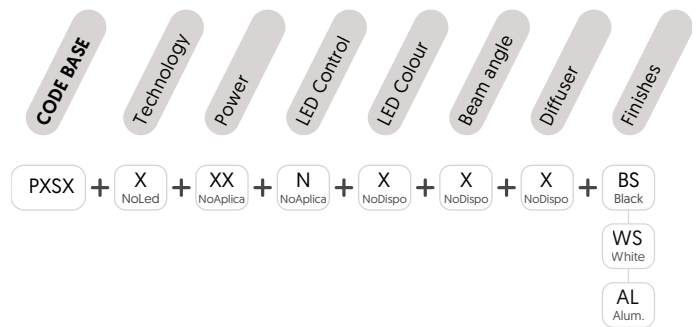

RAIL S 2m

RAIL S aluminium profile for surface-mounting. Perfect for household and office room illumination - lighting of columns, countertops. This is an innovative product on the lighting market. One of the most minimalist and modern designs. The extremely interesting and modern design of the RAIL S profile allows us to meet the needs of our customers in the use of LED strips for the creation of light lines.

Qualities

Finish

Installation

TEC. DRAWINGS

REF. CODE

ACCESORIES

DIFFUSER

END CAP
TPXSX_XXXXX_