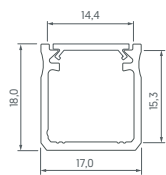

Qualities

Finish

Installation

TEC. DRAWINGS

REF. CODE

ACCESORIES

DIFFUSER

END CAP
TPXSX_XXXXX_