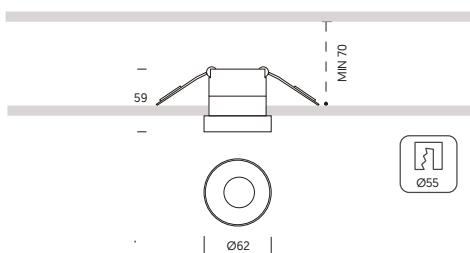

Finish

- Black
- White
- Gold
- Grey
- Copper

Diffuser

- Clear

Installation

- Recessed

TEC. DRAWINGS

	W	mA	TEMP	LUM	CRI
			2.700K	1048	
RINGO NEW	12W	300	3.000K	1104	>90
			4.000K	1170	