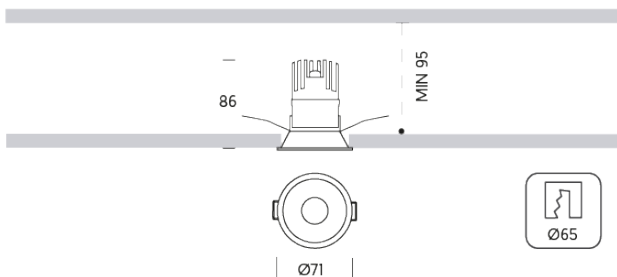

- NO DIM
- DALI
- TRIAC

Beam Angle

- 15°
- 24°
- 36°

Finish

- Black
- White
- Gold
- Grey
- Copper

Diffuser

- Standard
- Honeycomb

Installation

- Recessed

TEC. DRAWINGS

BRUNO RECESSED

	W	mA	TEMP	LUM	CRI
BRUNO	15W	350	2.700K	1182	>90
			3.000K	1313	
			4.000K	1576	

REF. CODE

CODE BASE Technology Power LED Control LED Colour Beam angle Installation Finishes