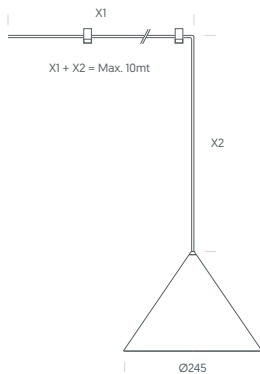

TEC. DRAWINGS

	W	mA	TEMP	LUM	CRI
TAO	4.2W	500mA	2.700K	505	>90
			3.000K	535	

REF. CODE

CODE BASE Technology Power LED Control LED Colour Beam angle Installation Finishes

WSTA + A Led + 04 4.5W + X NoDriver + 2 2700K + 9 >90° + P Pendant + BS Black