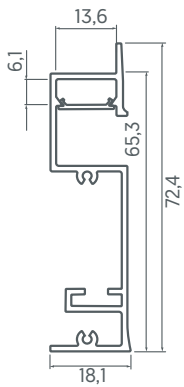

## RAIL LOW R 2m

RAIL LOW R is an indoor skirting profile. Designed for lighting residential compartments and commercial facilities.

**Qualities**

**Finish**

**Installation**

**TEC. DRAWINGS**

**REF. CODE**

<b>CODE BASE</b>	<b>Technology</b>	<b>Power</b>	<b>LED Control</b>	<b>LED Colour</b>	<b>Beam angle</b>	<b>Diffuser</b>	<b>Finishes</b>
PLRX	+ X NoLed	+ XX NoAplica	+ N NoAplica	+ X NoDispo	+ X NoDispo	+ X NoDispo	+ BS Black
							WS White
							AL Alum.