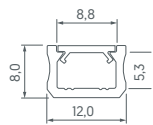

Qualities

Finish

Installation

TEC. DRAWINGS

REF. CODE

| | | | | | | | |
|------------------|-------------------|------------------|--------------------|-------------------|-------------------|-----------------|-----------------|
| CODE BASE | Technology | Power | LED Control | LED Colour | Beam angle | Diffuser | Finishes |
| PMSX | + X NoLed | + XX NoAplica | + N NoAplica | + X NoDispo | + X NoDispo | + X NoDispo | + BS Black |
| | | | | | | | WS White |
| | | | | | | | AL Alum. |