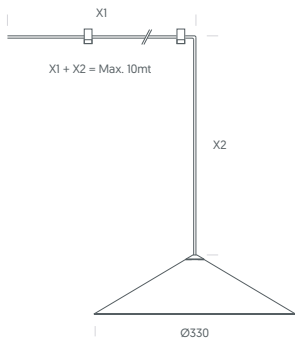

Qualities

Led Colour

Regulation

Beam Angle

Finish

Diffuser

Installation

TEC. DRAWINGS