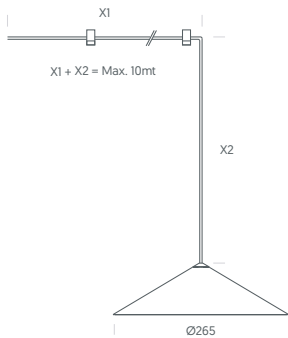

TEC. DRAWINGS