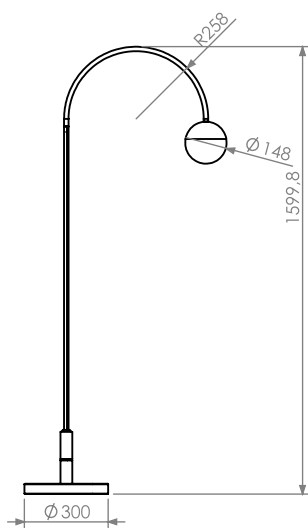

Beam Angle

90°

REF. CODE

CODE BASE
Technology
Power
LED Control
LED Colour
Beam angle
Diffuser
Finishes

BLBD + A Led + 01 15W + T Touch + 3 3000K + 9 90° + X Ice + BS Black

02 30W
03 30W

	W	mA	TEMP	LUM	CRI
BOLD	6W	230mA		184.17	
	12W	460mA	3000K	368.34	>90
	12W	460mA		368.34	

TEC. DRAWINGS

BOLD 1

BOLD 2

BOLD 3