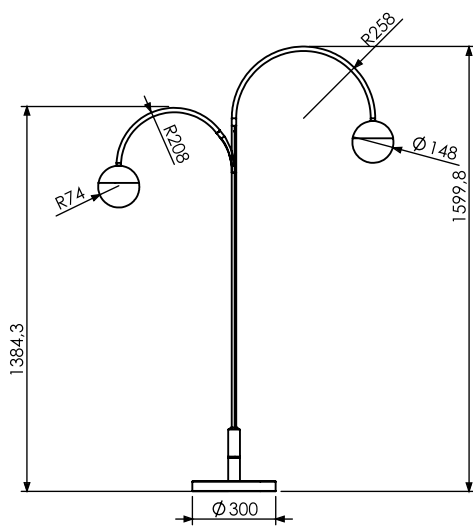

Beam Angle

90°

REF. CODE

CODE BASE
Technology
Power
LED Control
LED Colour
Beam angle
Diffuser
Finishes

BLBD + A Led + 01 15W + T Touch + 3 3000K + 9 90° + X Ice + BS Black

02 30W
03 30W

	W	mA	TEMP	LUM	CRI
BOLD	6W	230mA		184.17	
	12W	460mA	3000K	368.34	>90
	12W	460mA		368.34	

TEC. DRAWINGS

BOLD 1

BOLD 2

BOLD 3