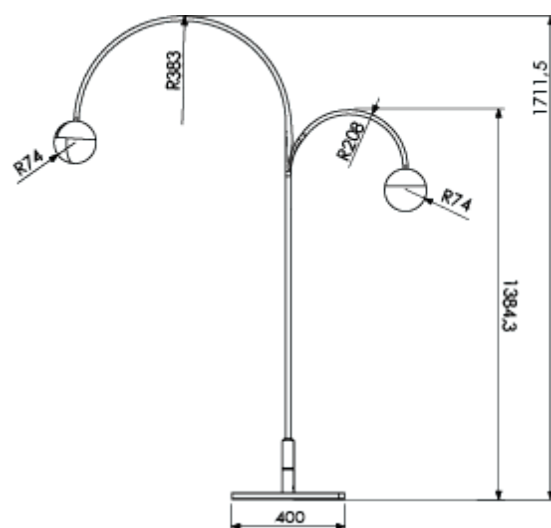

Beam Angle

90°

REF. CODE

CODE BASE
Technology
Power
LED Control
LED Colour
Beam angle
Diffuser
Finishes

BLBD + A Led + 01 15W + T Touch + 3 3000K + 9 90° + X Ice + BS Black

02 30W
03 30W

	W	mA	TEMP	LUM	CRI
BOLD	6W	230mA		184.17	
	12W	460mA	3000K	368.34	>90
	12W	460mA		368.34	

TEC. DRAWINGS

BOLD 1

BOLD 2

BOLD 3