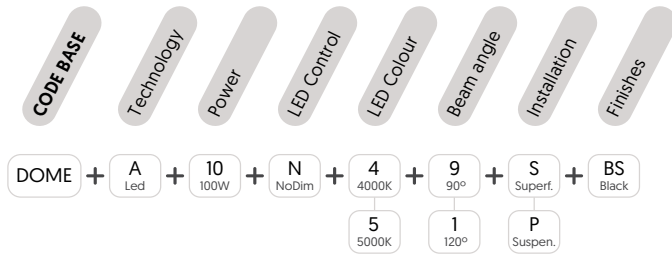

DOME

RETAIL

SPECIFICATIONS

Qualities

Led Colour

Regulation

Beam Angle

Finish

Diffuser

Installation

REFERENCE CODE

TECHNICAL DRAWINGS

LIGHT SOURCE

	W	mA	TEMP	LUM	CRI
DOME	100W	460	4.000K	16.000	>90
			5.000K	18.000	