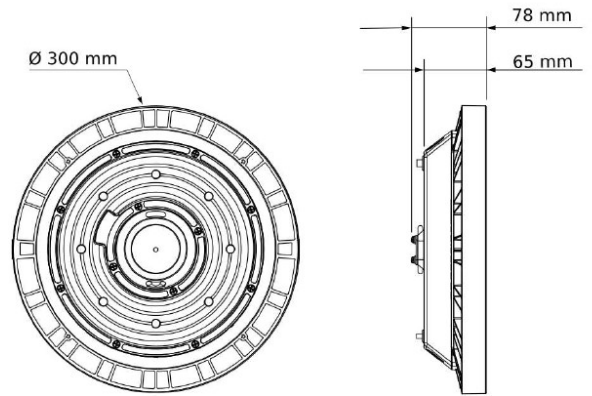

Diffuser

Installation

REFERENCE CODE

TECHNICAL DRAWINGS

LIGHT SOURCE

	W	mA	TEMP	LUM	CRI
DOME	100W	460	4.000K	16.000	>90
			5.000K	18.000	