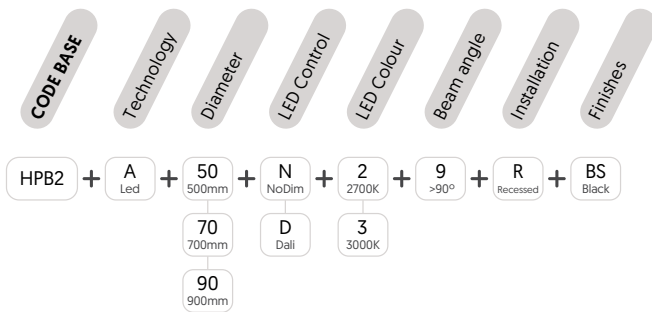

PLANET

PENDANT

SPECIFICATIONS

Qualities

Led Colour

Regulation

Beam Angle

Finish

Diffuser

Installation

REFERENCE CODE

LIGHT SOURCE

	W	mA	TEMP	LUM	CRI
Ø 500	17	500	2.700K	4 x 505	>90
			3.000K	4 x 536	
Ø 700	25	500	2.700K	6 x 505	>90
			3.000K	6 x 536	
Ø 900	34	500	2.700K	8 x 505	>90
			3.000K	8 x 536	