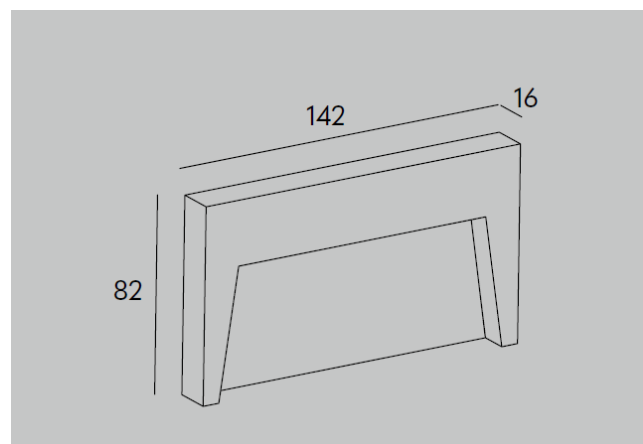

Diffuser

Installation

REFERENCE CODE

TECHNICAL DRAWINGS

LIGHT SOURCE

	W	V	TEMP	LUM	CRI
SIENA	4	24V	2.700K	135	>90
			3.000K	150	