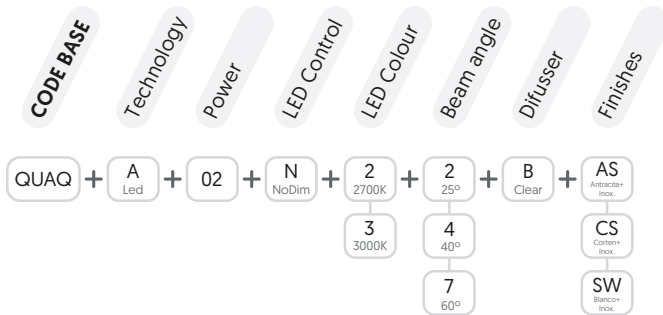

## SPECIFICATIONS

Qualities

Led Colour

Regulation

Beam Angle

Finish

Diffuser

Installation

## REFERENCE CODE