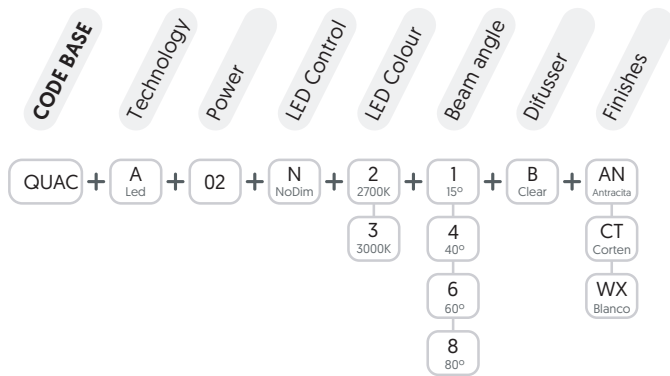

## SPECIFICATIONS

Qualities

Led Colour

Regulation

Beam Angle

Finish

Diffuser

Installation

## REFERENCE CODE