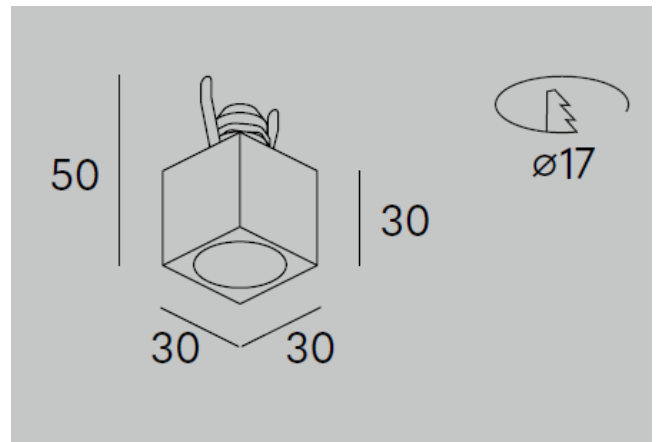

TECHNICAL DRAWINGS

LIGHT SOURCE

	W	mA	TEMP	LUM	CRI
QUARE C	2	500	2.700K	155	>90
			3.000K	172