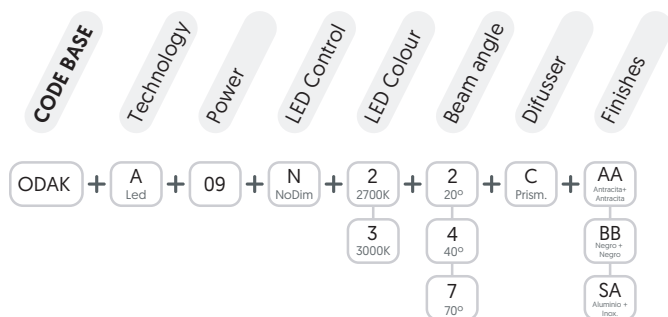

ODAK

OUTDOOR

SPECIFICATIONS

Qualities

Led Colour

Regulation

Beam Angle

Finish

Diffuser

Installation

REFERENCE CODE

LIGHT SOURCE

	W	mA	TEMP	LUM	CRI
ODAK	9	700	2.700K	750	>90
			3.000K	833	

TECHNICAL DRAWINGS